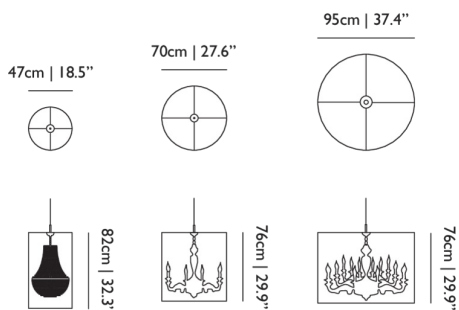

Chrome Canopy

Light Shade Shade / Light Shade Shade 95

Dimensions

Product

WIDTH 95cm | 37.4"
HEIGHT 76cm | 29.9"
DEPTH 95cm | 37.4"
DIAMETER 95cm | 37.4"
WEIGHT NETTO 11.1kg | 24.47lbs

Packaging

WIDTH 72cm | 28.3"
HEIGHT 41cm | 16.1"
CUBAGE 0.21m³ | 7.51ft³
LENGTH 72cm | 28.3"
WEIGHT 16kg | 35.27lbs

Black

CANOPY

Chrome Canopy

Light Shade Shade / Light Shade Shade Shade 47

Dimensions

Product

WIDTH 47cm | 18.5"
HEIGHT 82cm | 32.3"
DEPTH 47cm | 18.5"
DIAMETER 47cm | 18.5"

Packaging

WIDTH 50cm | 19.7"
HEIGHT 90cm | 35.4"
CUBAGE 0.23m³ | 7.95ft³
LENGTH 50cm | 19.7"
WEIGHT 3.5kg | 7.72lbs

Technical

MATERIAL

Semi-transparent mirror film shade, metal frame structure

Light Shade Shade / Light Shade Shade Shade 70

Dimensions

Product

WIDTH 70cm | 27.6"
HEIGHT 76cm | 29.9"
DEPTH 70cm | 27.6"
DIAMETER 70cm | 27.6"

Packaging

WIDTH 73cm | 28.7"
HEIGHT 84cm | 33.1"
CUBAGE 0.45m³ | 15.81ft³
LENGTH 73cm | 28.7"
WEIGHT 4kg | 8.82lbs