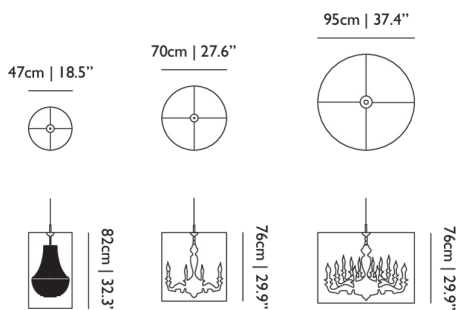

Dimensions

Product

WIDTH 47cm | 18.5"
HEIGHT 82cm | 32.3"
DEPTH 47cm | 18.5"
DIAMETER 47cm | 18.5"
WEIGHT NETTO 5.3kg | 11.68lbs

Packaging

WIDTH 52cm | 20.5"
HEIGHT 52cm | 20.5"
CUBAGE 0.14m³ | 4.97ft³
LENGTH 52cm | 20.5"
WEIGHT 4kg | 8.82lbs

Black

CANOPY

Chrome Canopy

Light Shade Shade / Light Shade Shade 70

Dimensions

Product

WIDTH 70cm | 27.6"**HEIGHT** 76cm | 29.9"**DEPTH** 70cm | 27.6"**DIAMETER** 70cm | 27.6"**WEIGHT NETTO** 6kg | 13.23lbs

Packaging

WIDTH 62cm | 24.4"**HEIGHT** 29cm | 11.4"**CUBAGE** 0.11m³ | 3.94ft³**LENGTH** 62cm | 24.4"**WEIGHT** 5kg | 11.02lbs

Technical CE

MATERIAL

Semi-transparent mirror film shade, metal frame structure

Chrome Canopy

Light Shade Shade / Light Shade Shade 95

Dimensions

Product

WIDTH 95cm | 37.4"
HEIGHT 76cm | 29.9"
DEPTH 95cm | 37.4"
DIAMETER 95cm | 37.4"
WEIGHT NETTO 11.1kg | 24.47lbs

Packaging

WIDTH 72cm | 28.3"
HEIGHT 41cm | 16.1"
CUBAGE 0.21m³ | 7.51ft³
LENGTH 72cm | 28.3"
WEIGHT 16kg | 35.27lbs