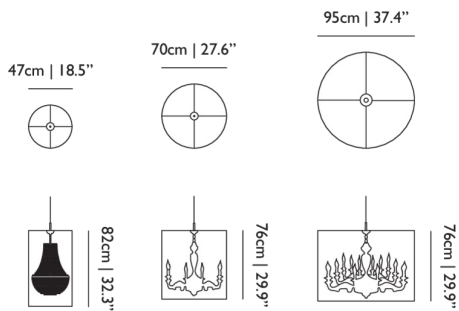

Dimensions

Product

WIDTH 47cm | 18.5"
HEIGHT 82cm | 32.3"
DEPTH 47cm | 18.5"
DIAMETER 47cm | 18.5"
WEIGHT NETTO 5.3kg | 11.68lbs

Packaging

WIDTH 52cm | 20.5"
HEIGHT 52cm | 20.5"
CUBAGE 0.14m³ | 4.97ft³
LENGTH 52cm | 20.5"
WEIGHT 4kg | 8.82lbs

Black

CANOPY

Chrome Canopy

Light Shade Shade / Light Shade Shade 70

Dimensions

Product

WIDTH 70cm | 27.6"**HEIGHT** 76cm | 29.9"**DEPTH** 70cm | 27.6"**DIAMETER** 70cm | 27.6"**WEIGHT NETTO** 6kg | 13.23lbs

Packaging

WIDTH 62cm | 24.4"**HEIGHT** 29cm | 11.4"**CUBAGE** 0.11m³ | 3.94ft³**LENGTH** 62cm | 24.4"**WEIGHT** 5kg | 11.02lbs

Technical CE

MATERIAL

Semi-transparent mirror film shade, metal frame structure

Chrome Canopy

Light Shade Shade / Light Shade Shade 95

Dimensions

Product

WIDTH 95cm | 37.4"
HEIGHT 76cm | 29.9"
DEPTH 95cm | 37.4"
DIAMETER 95cm | 37.4"
WEIGHT NETTO 11.1kg | 24.47lbs

Packaging

WIDTH 72cm | 28.3"
HEIGHT 41cm | 16.1"
CUBAGE 0.21m³ | 7.51ft³
LENGTH 72cm | 28.3"
WEIGHT 16kg | 35.27lbs