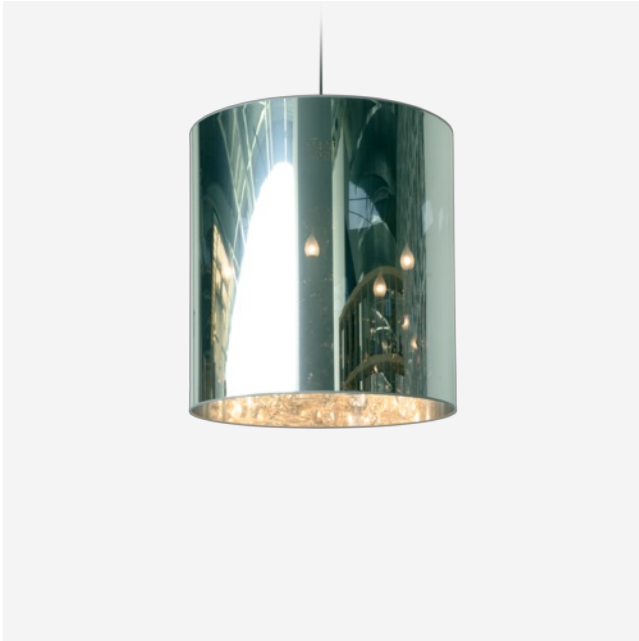

m o o o i

Light Shade Shade

JURGEN BEY

Light Shade Shade is a one way mirror that reflects its environment as well as concealing the chandelier within. When the light is turned on, the 'Light Shade Shade' reveals its unforeseen identity and projects the former beauty that lies within.

Detailing

The light shines beautifully through the space through its foil hood. The interior evokes the feeling of an exclusive hall of mirrors.

Colours

Semi-transparent
mirror

Light Shade Shade / Light Shade Shade 47