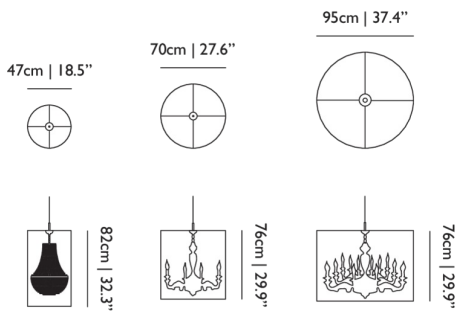

Chrome Canopy

Light Shade Shade / Light Shade Shade 95

Dimensions

Product

WIDTH 95cm | 37.4"
HEIGHT 76cm | 29.9"
DEPTH 95cm | 37.4"
DIAMETER 95cm | 37.4"
WEIGHT NETTO 11.1kg | 24.47lbs

Packaging

WIDTH 72cm | 28.3"
HEIGHT 41cm | 16.1"
CUBAGE 0.21m³ | 7.51ft³
LENGTH 72cm | 28.3"
WEIGHT 16kg | 35.27lbs

Black

CANOPY

Chrome Canopy

Light Shade Shade / Light Shade Shade Shade 47

Dimensions

Product

WIDTH 47cm | 18.5"
HEIGHT 82cm | 32.3"
DEPTH 47cm | 18.5"
DIAMETER 47cm | 18.5"

Packaging

WIDTH 50cm | 19.7"
HEIGHT 90cm | 35.4"
CUBAGE 0.23m³ | 7.95ft³
LENGTH 50cm | 19.7"
WEIGHT 3.5kg | 7.72lbs

Technical

MATERIAL

Semi-transparent mirror film shade, metal frame structure

Light Shade Shade / Light Shade Shade Shade 70

Dimensions

Product

WIDTH 70cm | 27.6"
HEIGHT 76cm | 29.9"
DEPTH 70cm | 27.6"
DIAMETER 70cm | 27.6"

Packaging

WIDTH 73cm | 28.7"
HEIGHT 84cm | 33.1"
CUBAGE 0.45m³ | 15.81ft³
LENGTH 73cm | 28.7"
WEIGHT 4kg | 8.82lbs