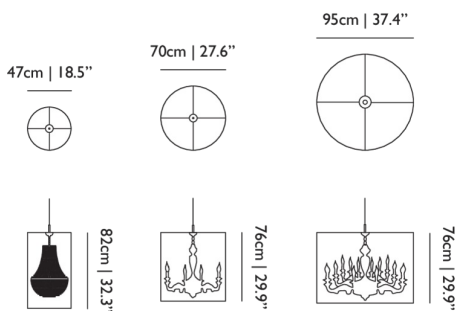

Black

CANOPY

Chrome Canopy

Light Shade Shade / Light Shade Shade Shade 47

Dimensions

Product

WIDTH 47cm | 18.5"
HEIGHT 82cm | 32.3"
DEPTH 47cm | 18.5"
DIAMETER 47cm | 18.5"

Packaging

WIDTH 50cm | 19.7"
HEIGHT 90cm | 35.4"
CUBAGE 0.23m³ | 7.95ft³
LENGTH 50cm | 19.7"
WEIGHT 3.5kg | 7.72lbs

Technical

MATERIAL

Semi-transparent mirror film shade, metal frame structure

Light Shade Shade / Light Shade Shade Shade 70

Dimensions

Product

WIDTH 70cm | 27.6"
HEIGHT 76cm | 29.9"
DEPTH 70cm | 27.6"
DIAMETER 70cm | 27.6"

Packaging

WIDTH 73cm | 28.7"
HEIGHT 84cm | 33.1"
CUBAGE 0.45m³ | 15.81ft³
LENGTH 73cm | 28.7"
WEIGHT 4kg | 8.82lbs

Technical

MATERIAL

Semi-transparent mirror film shade, metal frame structure

Light Shade Shade / Light Shade Shade Shade 95

Dimensions

Product

WIDTH 95cm | 37.4"
HEIGHT 76cm | 29.9"
DEPTH 95cm | 37.4"
DIAMETER 95cm | 37.4"