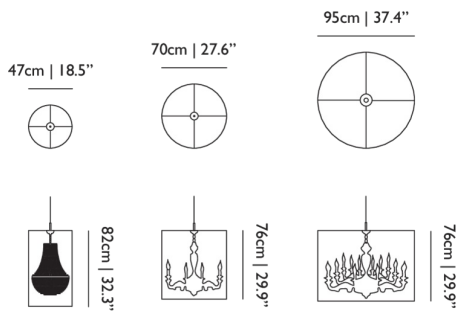

Dimensions

Product

WIDTH 47cm | 18.5"
HEIGHT 82cm | 32.3"
DEPTH 47cm | 18.5"
DIAMETER 47cm | 18.5"
WEIGHT NETTO 5.3kg | 11.68lbs

Packaging

WIDTH 52cm | 20.5"
HEIGHT 52cm | 20.5"
CUBAGE 0.14m³ | 4.97ft³
LENGTH 52cm | 20.5"
WEIGHT 4kg | 8.82lbs

Black

CANOPY

Chrome Canopy

Light Shade Shade / Light Shade Shade 70

Dimensions

Product

WIDTH 70cm | 27.6"**HEIGHT** 76cm | 29.9"**DEPTH** 70cm | 27.6"**DIAMETER** 70cm | 27.6"**WEIGHT NETTO** 6kg | 13.23lbs

Packaging

WIDTH 62cm | 24.4"**HEIGHT** 29cm | 11.4"**CUBAGE** 0.11m³ | 3.94ft³**LENGTH** 62cm | 24.4"**WEIGHT** 5kg | 11.02lbs

Technical CE

MATERIAL

Semi-transparent mirror film shade, metal frame structure